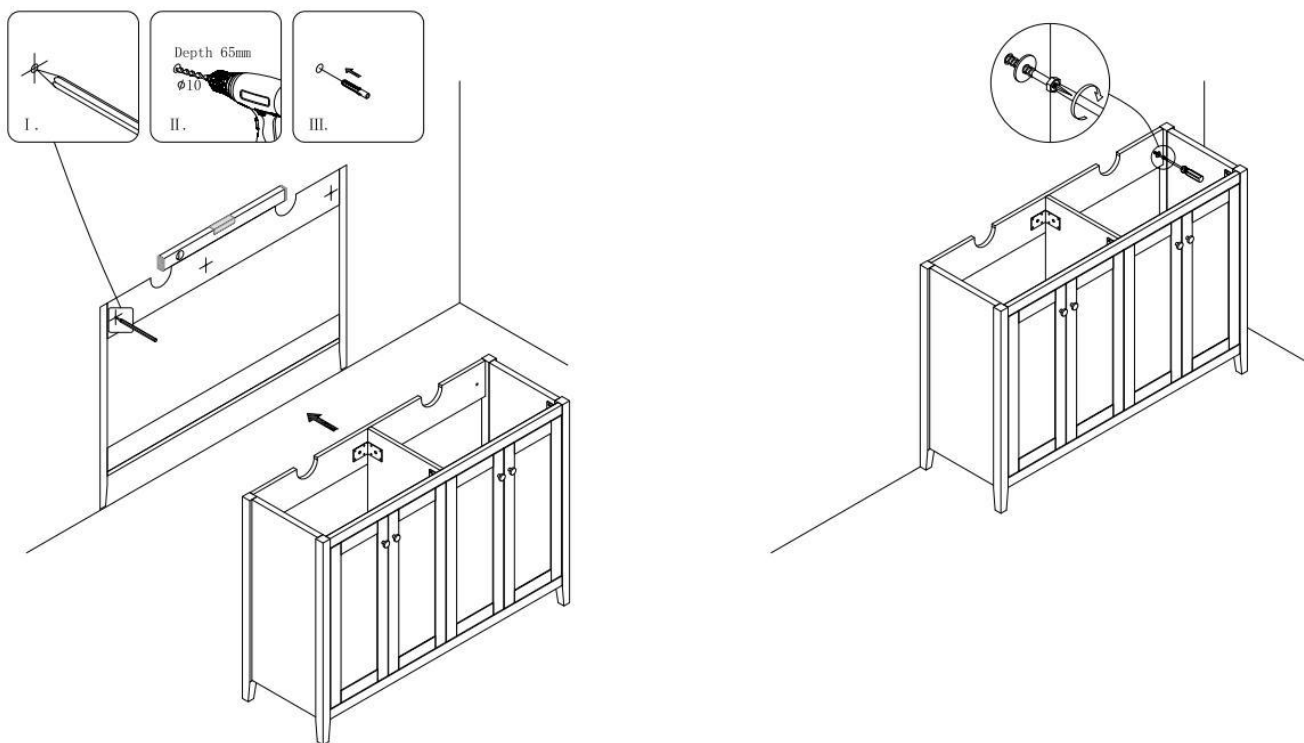

Screwdriver

Cabinet installation:

The room in which the unit is being installed, must be well ventilated.

Please check for pipes and cables prior to drilling, after the position of the wall screws are marked, drill the holes in the wall, using a 10mm drill bit(not supplied), to a depth of approx 65mm.

Insert the wall plugs and tap flush with the wall surface and secure the wall screws into place.

Check the wall screws fitted to the unit are fully tightened.

Door handle installation:

The doors which are to be fitted with handles are provided with pilot holes which should be drilled to allow fitting of the handle screw through the door and into the handle.