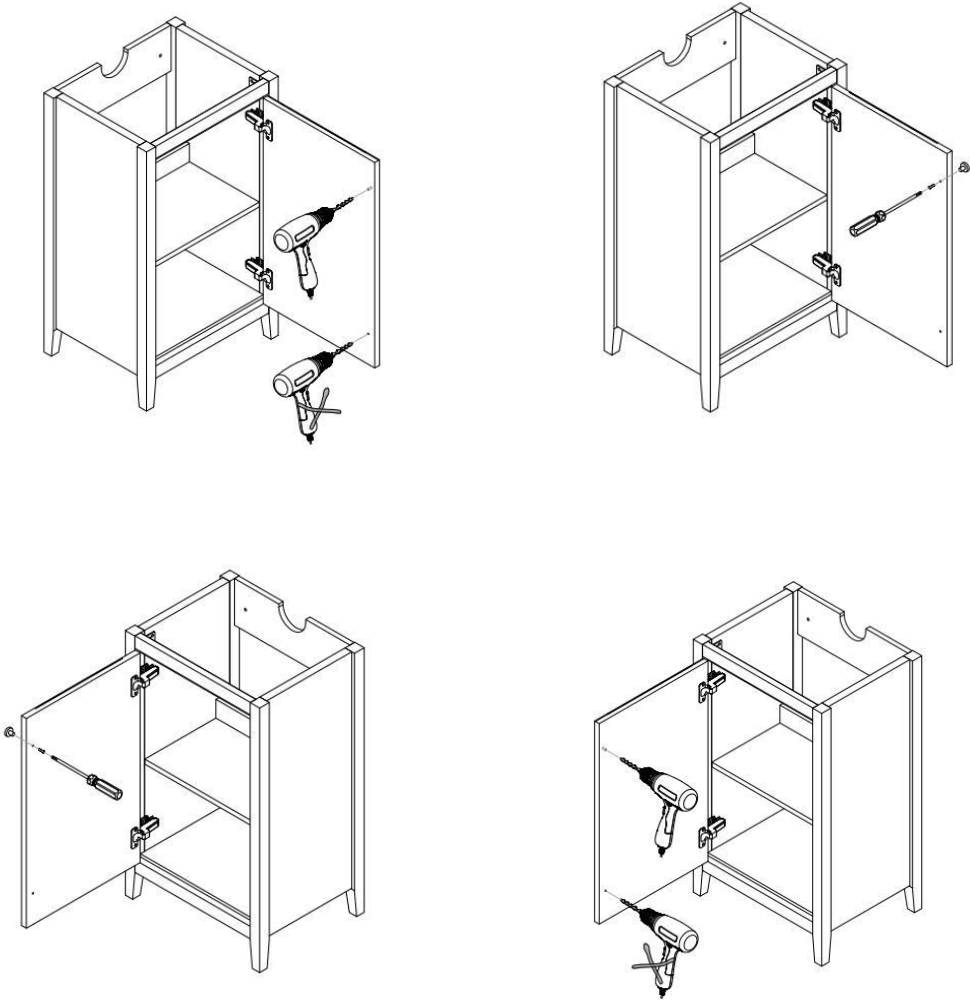

Insert the wall plugs and tap flush with the wall surface and secure the wall screws into place.

Check the wall screws fitted to the unit are fully tightened.

Door handle installation:

The doors which are to be fitted with handles are provided with pilot holes which should be drilled to allow fitting of the handle screw through the door and into the handle.

Drill the holes, then place the screw through the unit from inside the door, connect this to be handle and tighten.

Maintenance and Cleaning

Wipe the product clean and dry regularly, especially when the product is subject to steam or splashes.