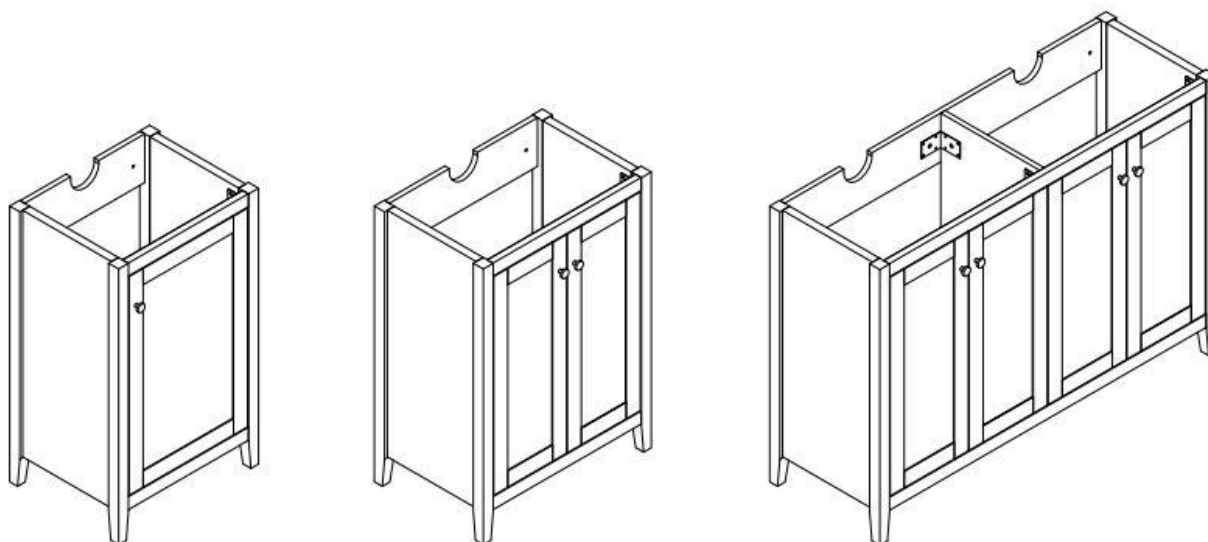

USER MANUAL

Thank you for choosing Better Bathrooms.
Please read this manual before installing your product
and keep for future reference.

better
bathrooms

Product name: Kinsley Vanity Unit

Product codes: KIN500VW/KIN600VW/KIN1200VW

KIN500VG/KIN600VG/KIN1200VG

KIN500VSG/KIN600VSG/KIN1200VSG

- **Multi-person assembly**
- **Tools required**
- **We always recommend using professional tradespeople to install your product**

V1_2023.7.27